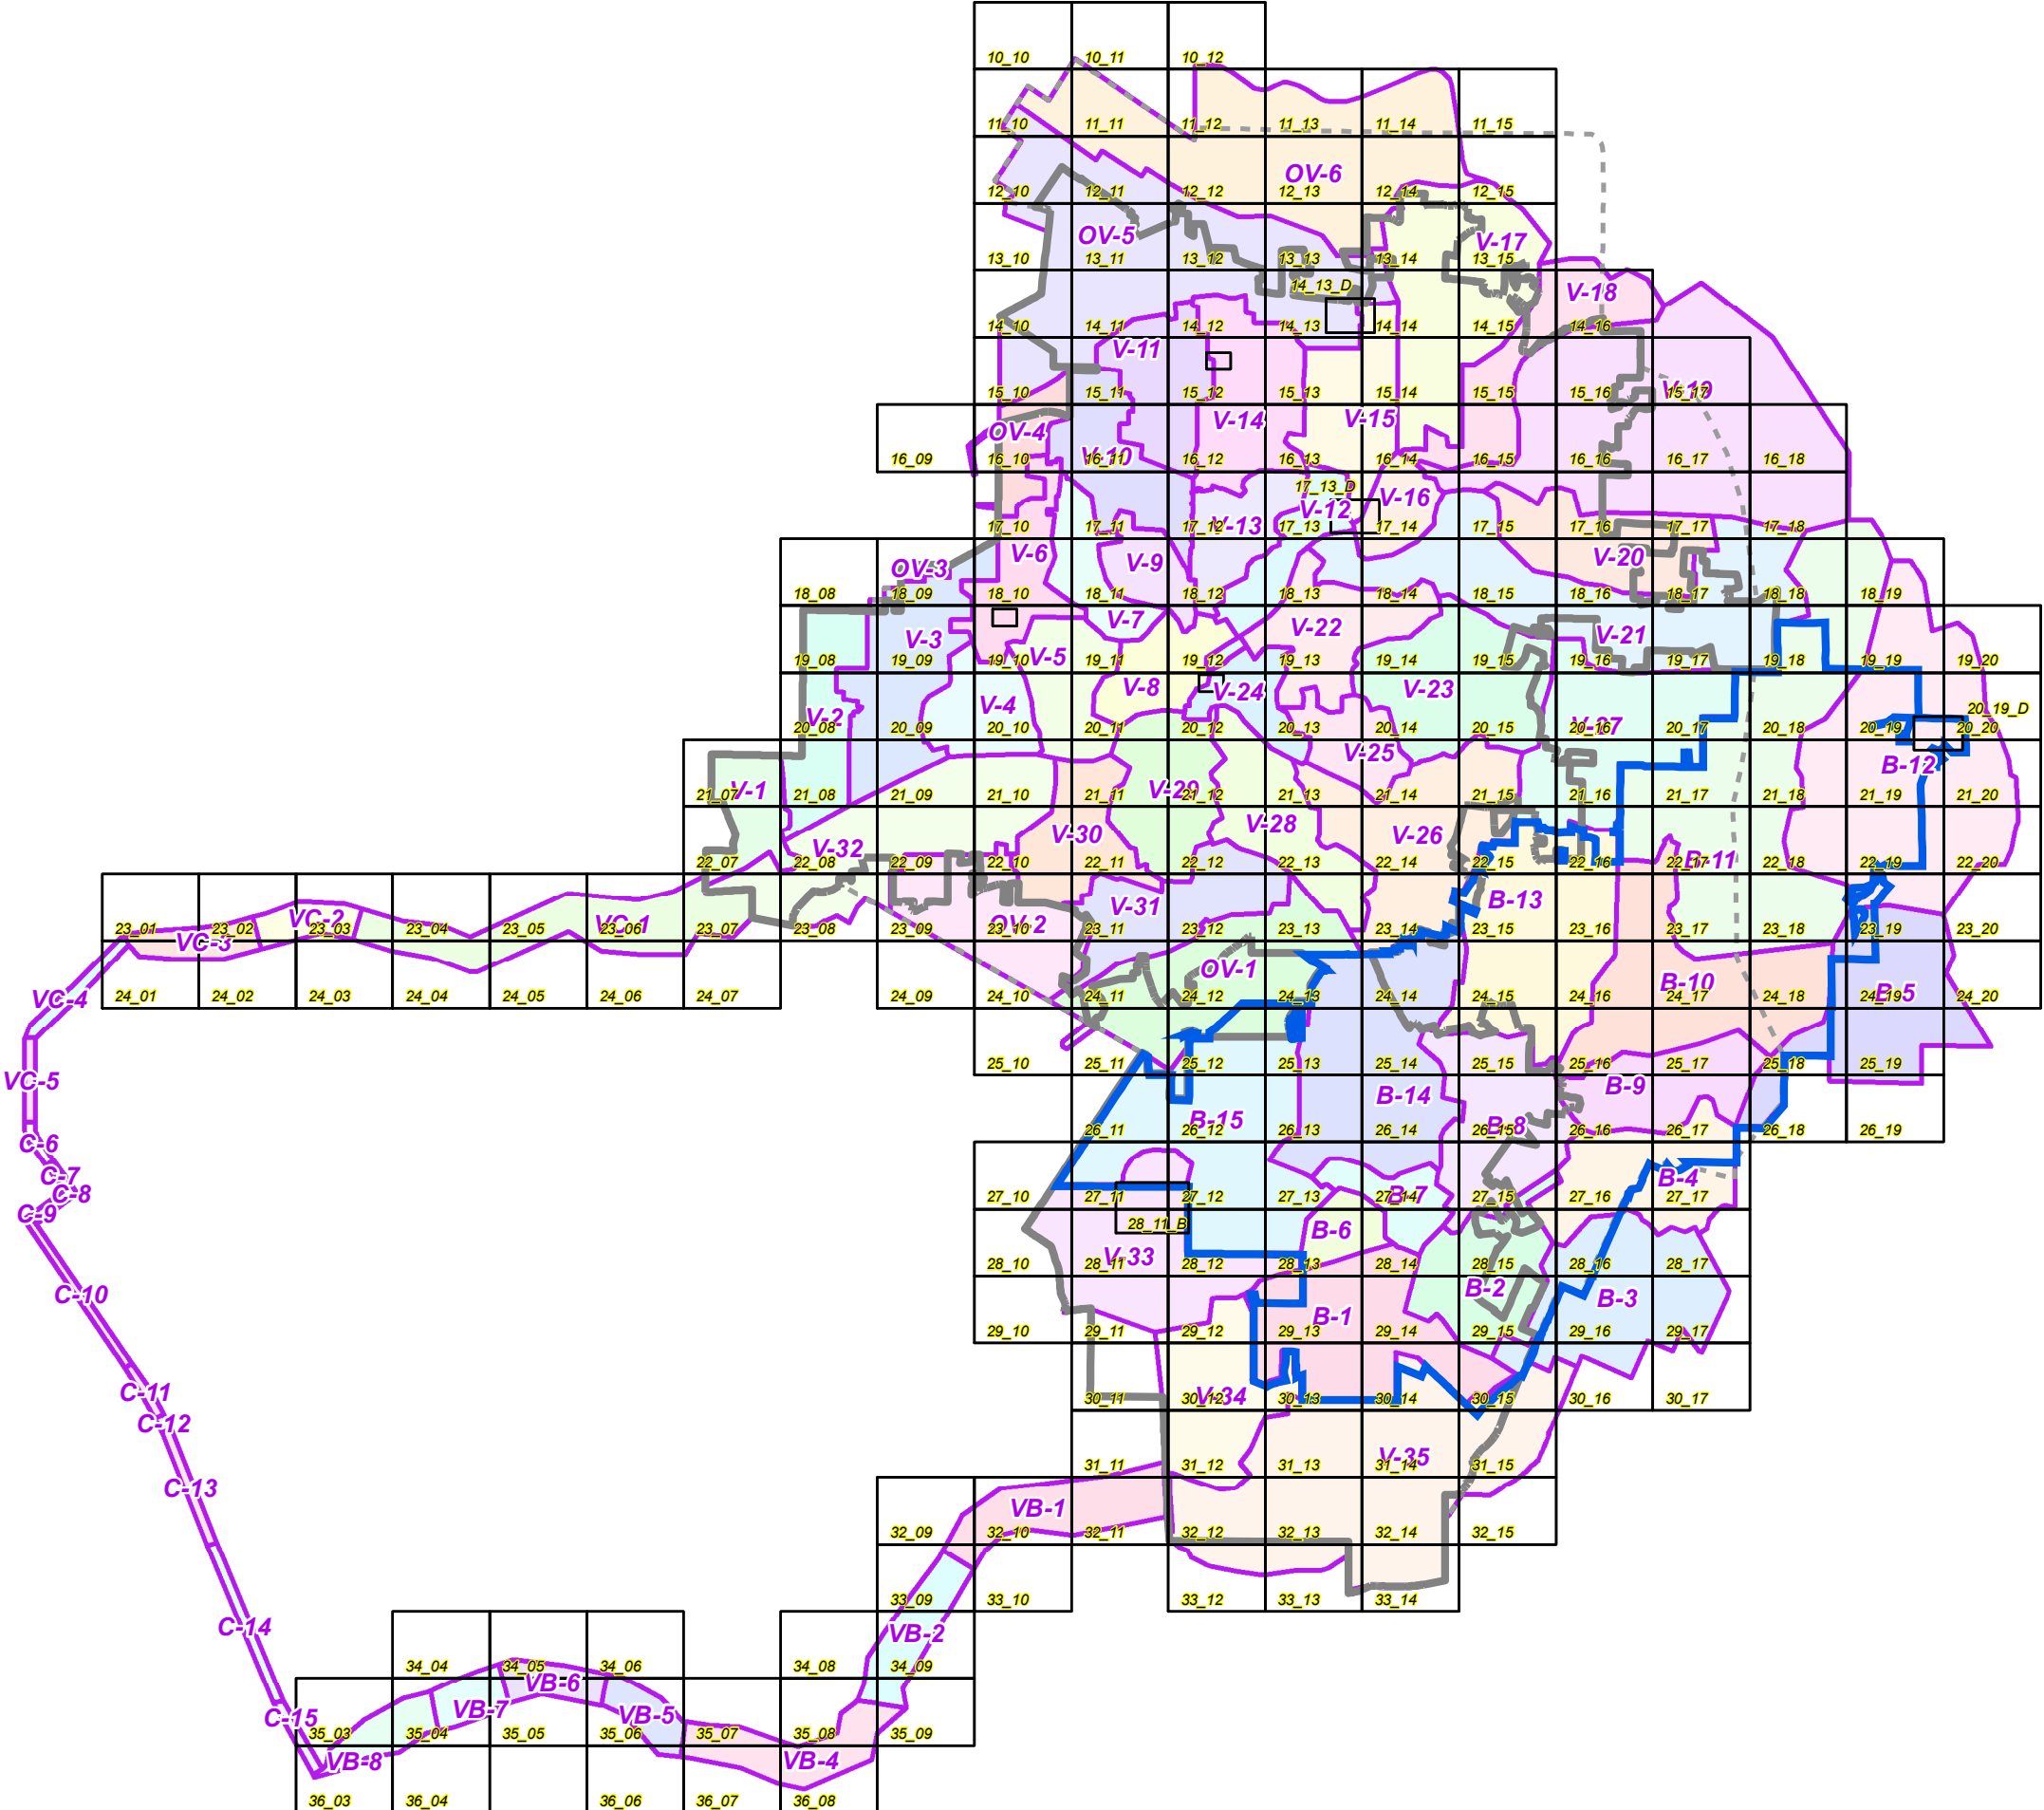

Sewer Atlas Basin Index

- Basin Boundary
- Sewer Atlas Sheet
- Buena Sanitation District
- City Limits
- COV Spere of Influence